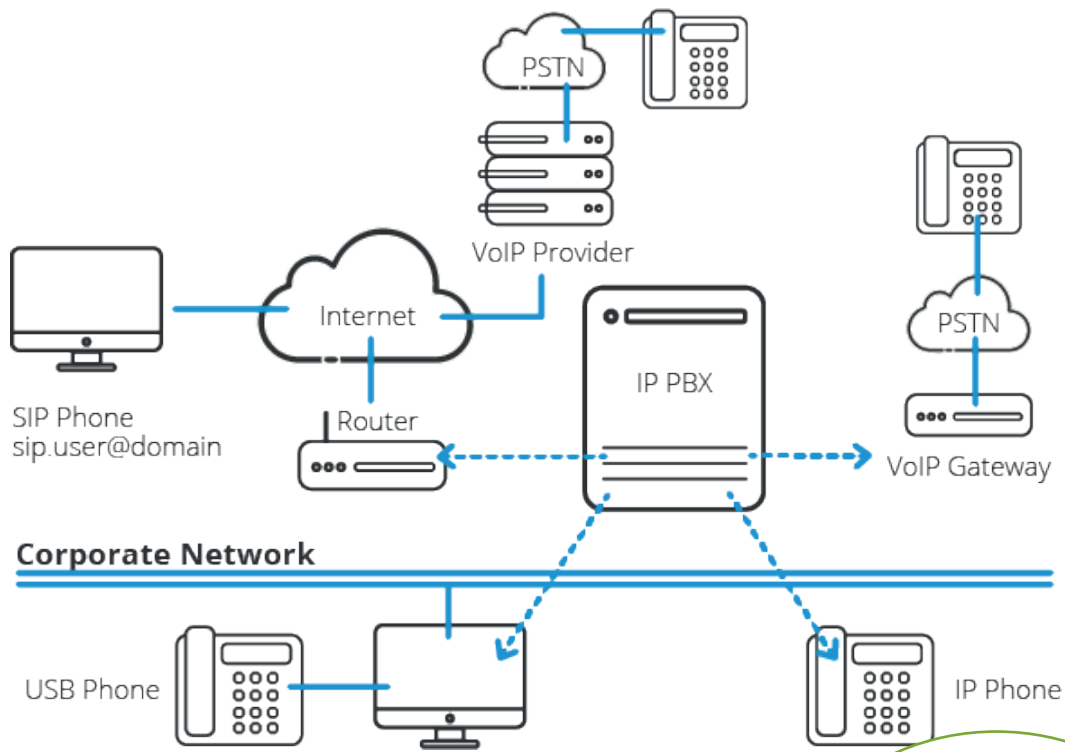

IP PBX Telephony

Today's dynamic enterprise environment requires smarter communication solution for diversified roles of employees. Flexible device usage and round-the-clock connectivity is the need of the hour for the mobile workforce in order to have consistent in-office experience while working from home, between appointments or while on the move. Increasing competition, flexible work places and timings give rise to the need for more collaborative communication solutions for in-office and mobile workforce.

Discover a whole new world of intricate possibilities as we drive your telephony into internet Protocol's packet switched connections. Boss Telecom integrate Internet Telephony or packet switched Voice Over IP (VOIP) to transmit telephone calls over the internet. The IP Telephony Systems perform over and above the traditional connections carried by circuit-switched Public Switched Telephone Network (PSTN).

We use the Internet, to ensure your calls travel as packets of data on shared lines, avoiding the call tolls of the PSTN. We thrive to deliver the voice, or video packets in a dependable and clear flow for user satisfaction.